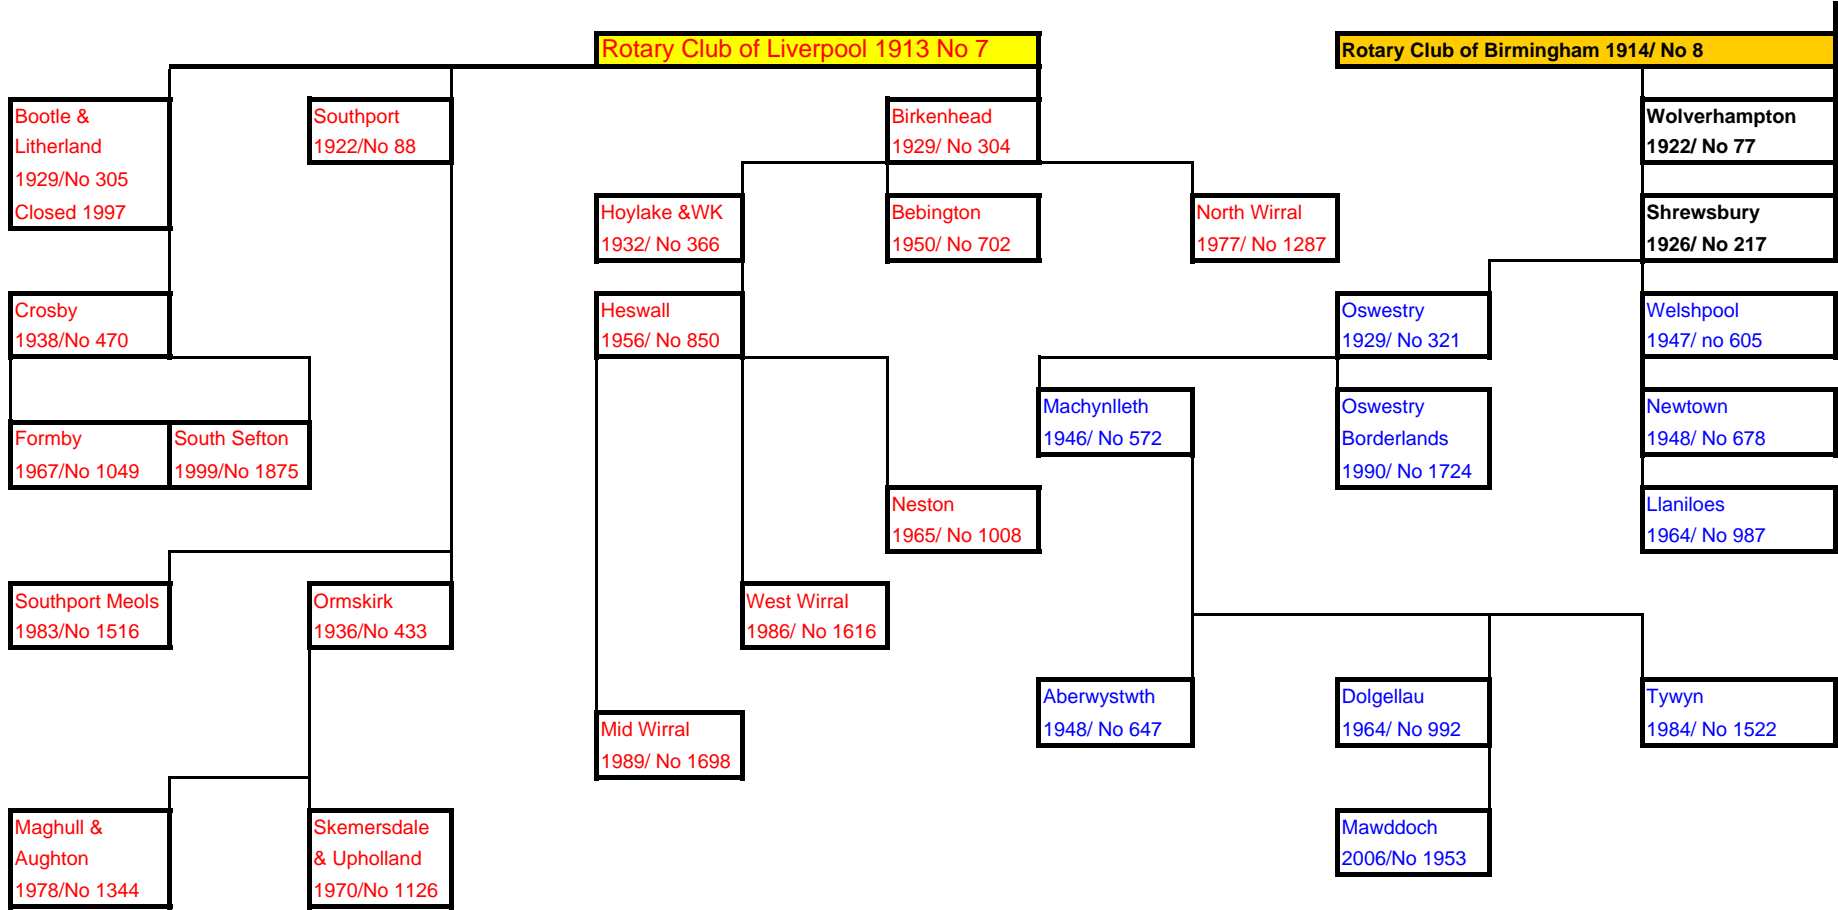

# Family Tree RIBI District 1180

Clubs in Red, Blue and Green are 1180  
 Senior Clubs in Yellow background  
 Year 1913 followed by RIBI Number

Compiled By Rtn Len J Ellison 18/11/2008