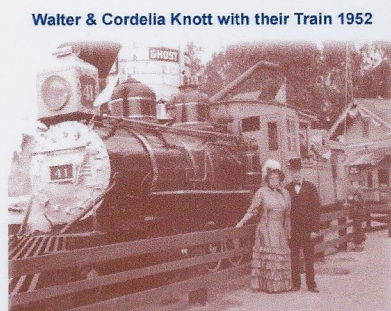

Walter & Cordelia Knott