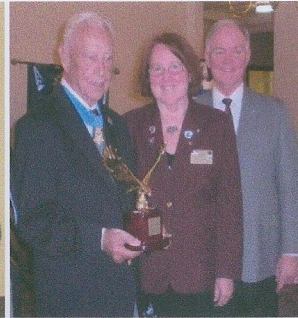

Barbara Michel Citizen of the Year

Silverado Ball

Donation to BP Library

Leadership Awards

Christmas Shopping

Community Service Award

Teacher of Year

Congressional Medal of Honor Recipient Walter Ehlers Honored

BP Rotary Honored

Santa at Little Coyotes Pre-school

Andy & Elmer Books Read Across America

On Polio Day Rick Kneeshaw speaks at Buena Park Rotary

RI Past President Cliff Dochterman

Dennis & Chris

RYLA Campers